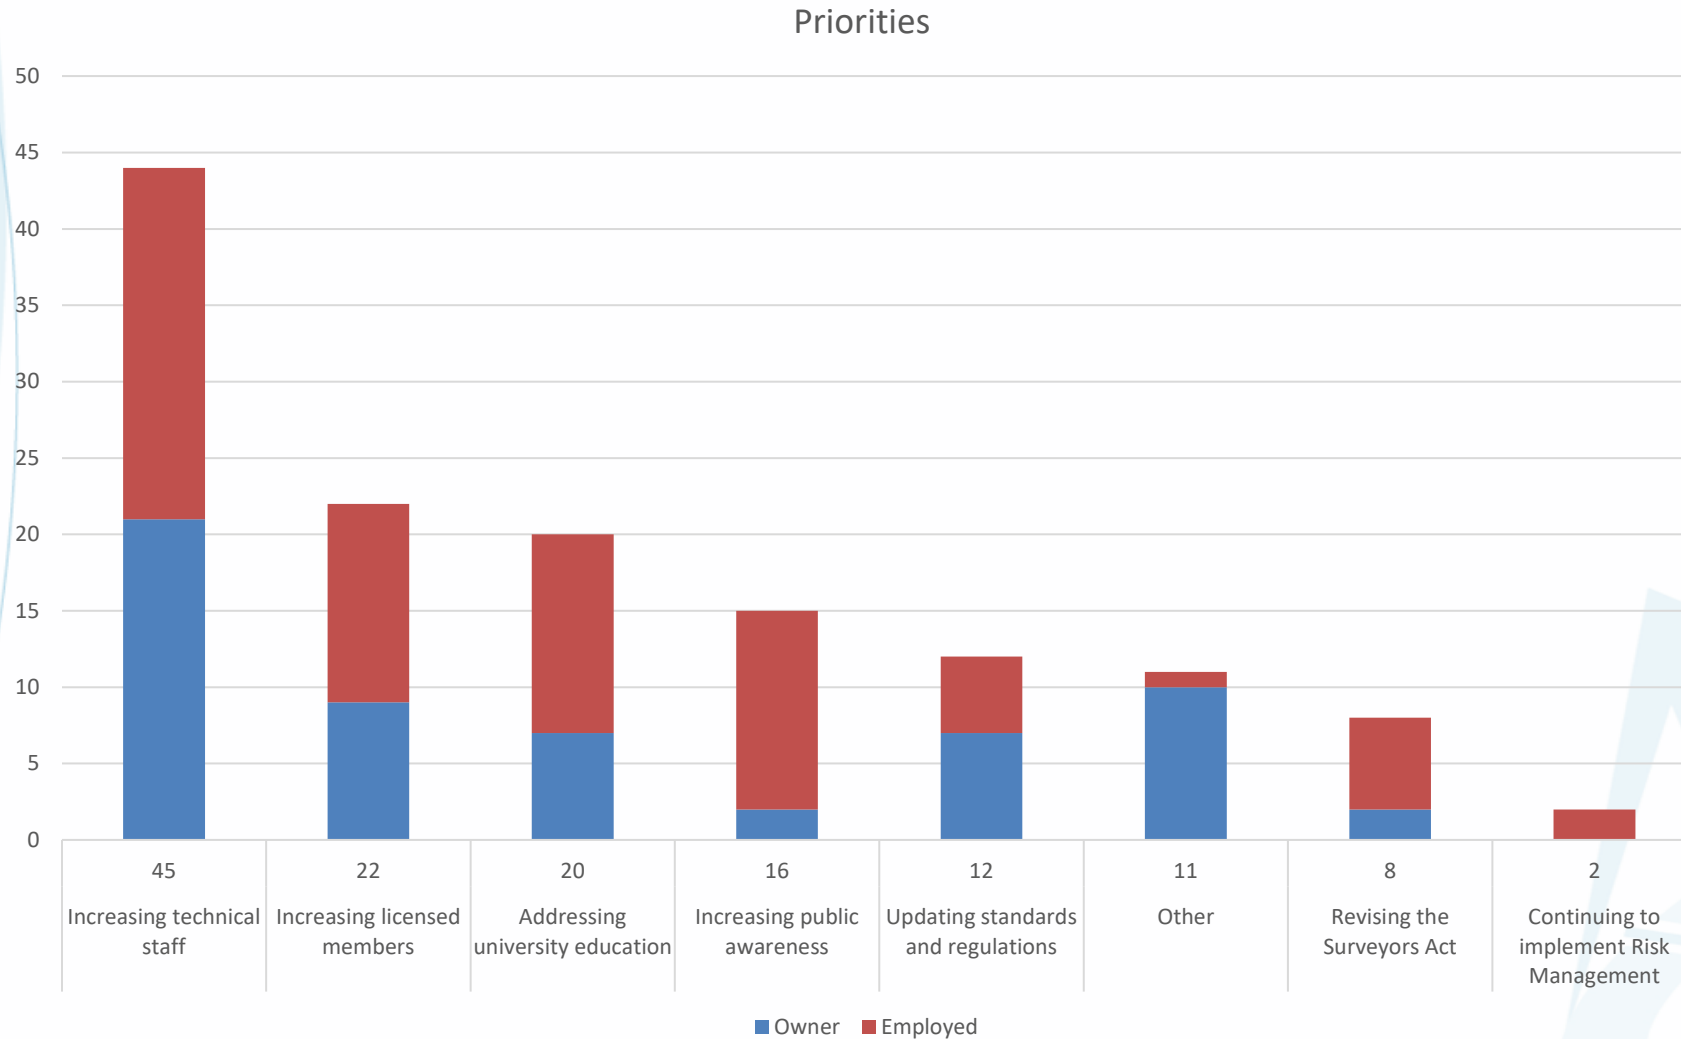

Association of Ontario Land Surveyors

Strategic Planning Member Survey - 2022

Strategic Planning Member Survey Response

- 136 Responses were received

- Eastern Regional Group
- Georgian Bay Regional Group
- Hamilton & District Regional Group
- Kawartha-Haliburton Regional Group
- North Eastern Regional Group
- North Western Regional Group
- South Central Regional Group
- South Western Regional Group
- (blank)

Member Survey - Priorities

How to attract students to the profession

Thoughts for Council on Strategic Planning

Would you miss the service?