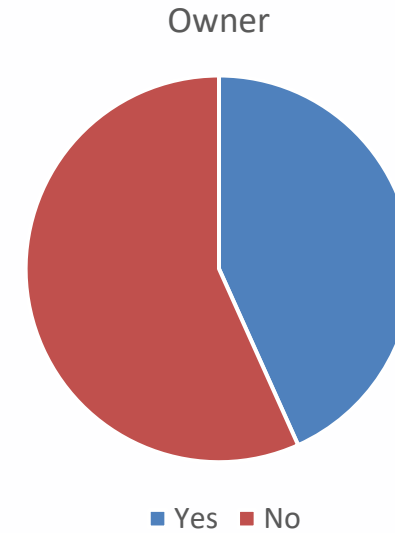

Association of Ontario Land Surveyors

Strategic Planning Member Survey - 2022

Strategic Planning Member Survey Response

- 136 Responses were received

- Eastern Regional Group
- Georgian Bay Regional Group
- Hamilton & District Regional Group
- Kawartha-Haliburton Regional Group
- North Eastern Regional Group
- North Western Regional Group
- South Central Regional Group
- South Western Regional Group
- (blank)