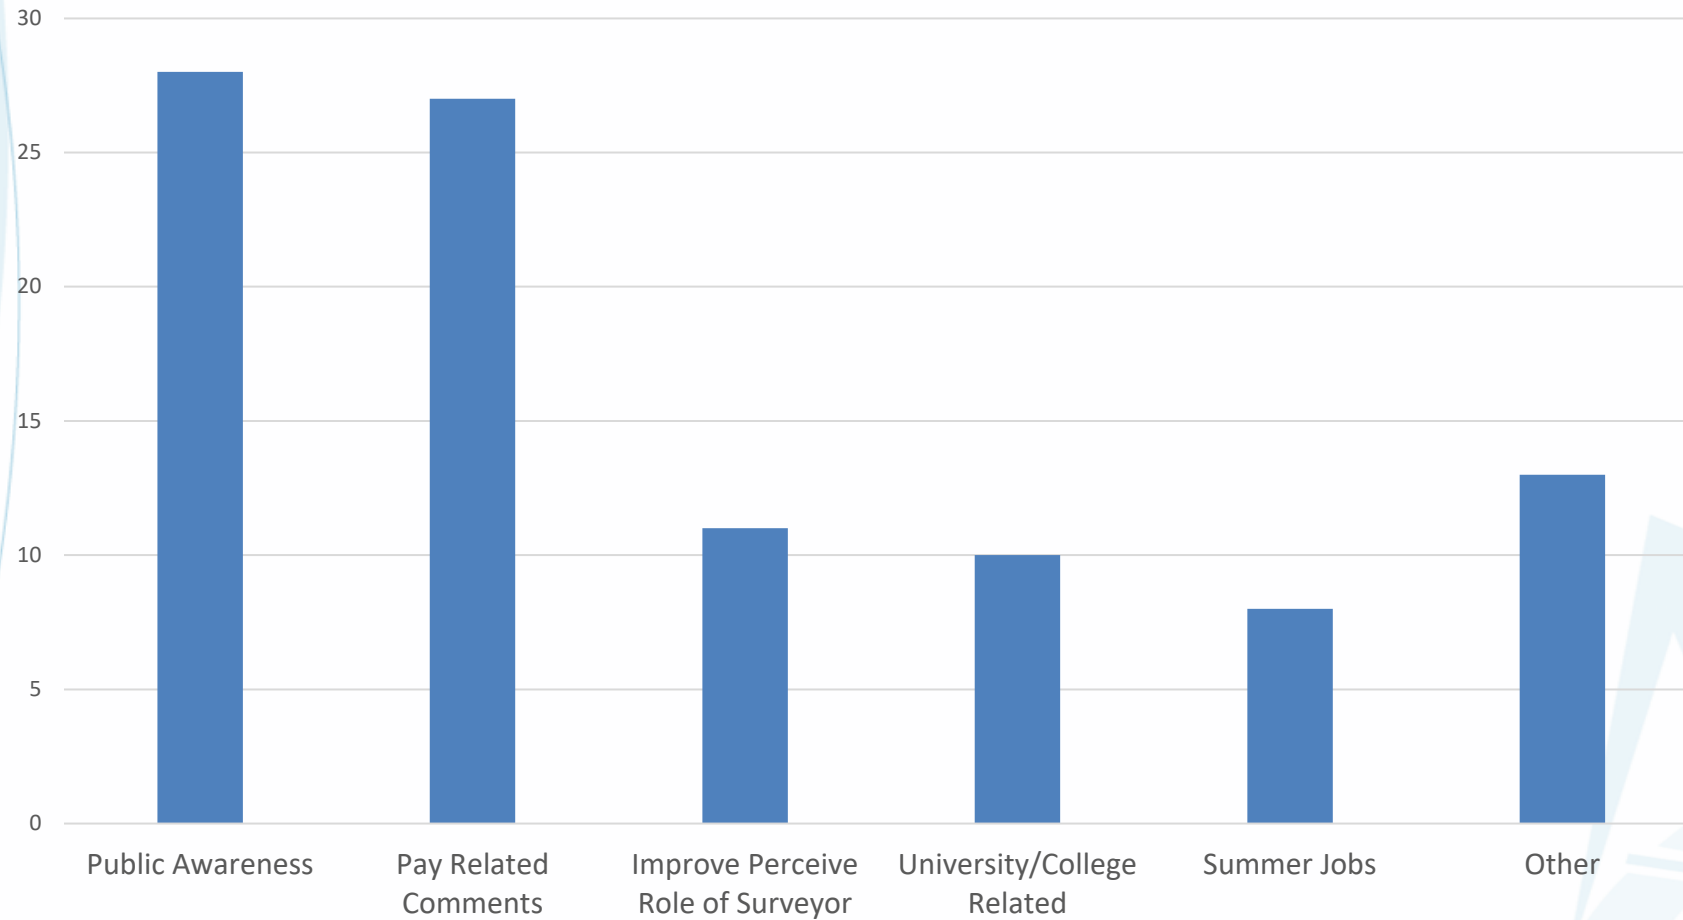

How to attract students to the profession