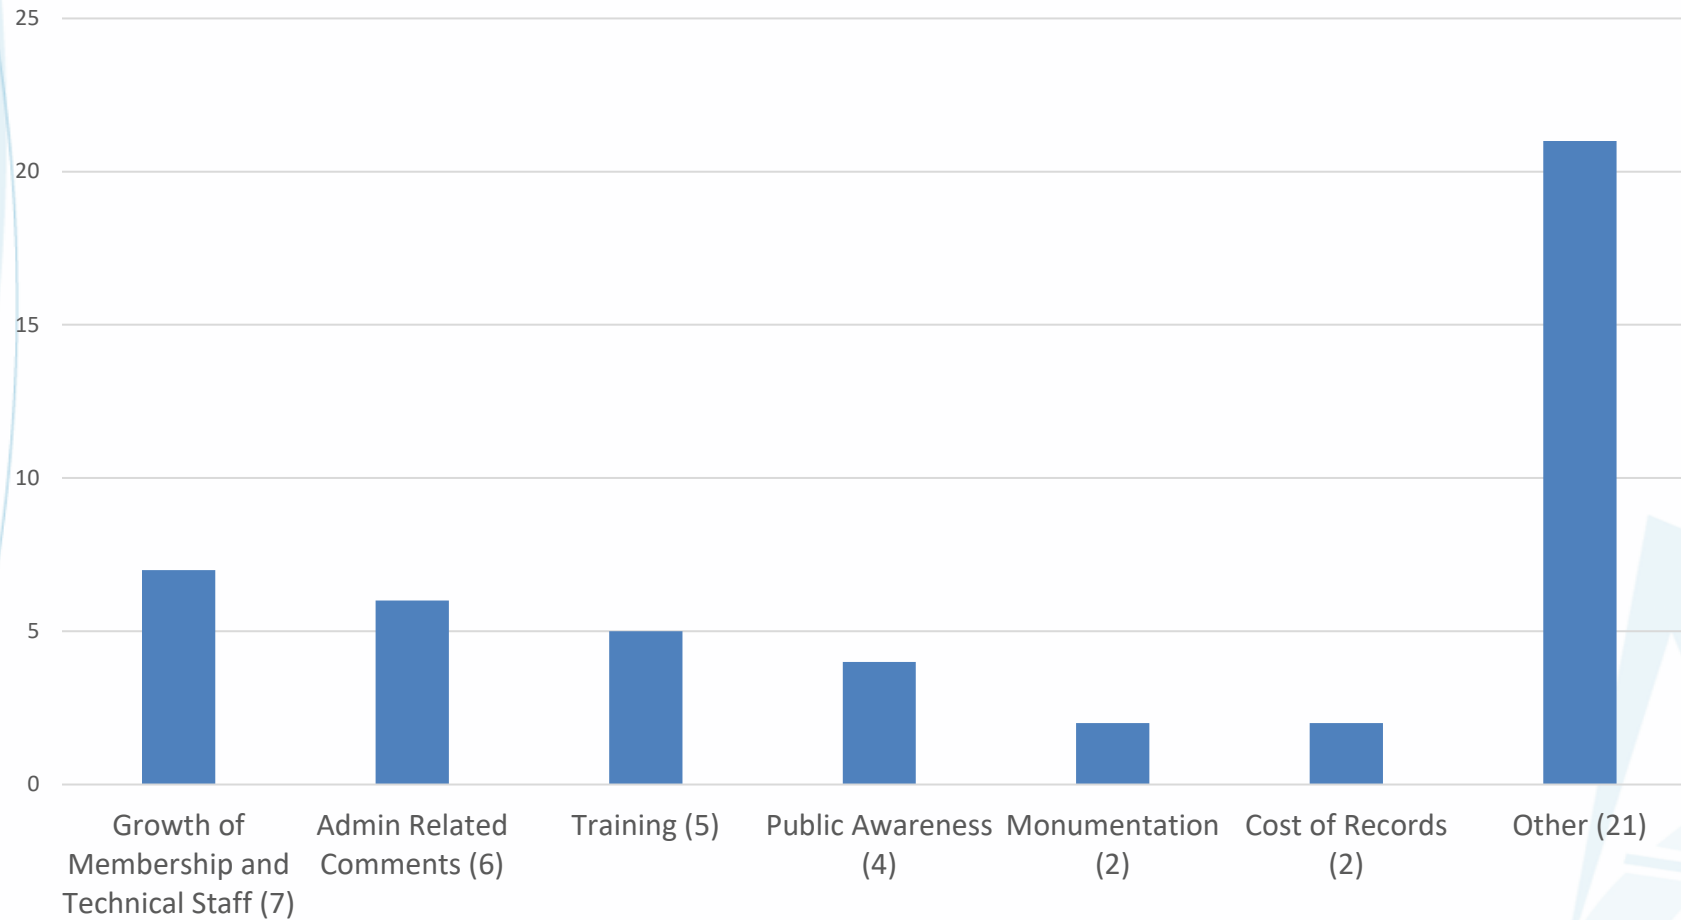

Thoughts for Council on Strategic Planning