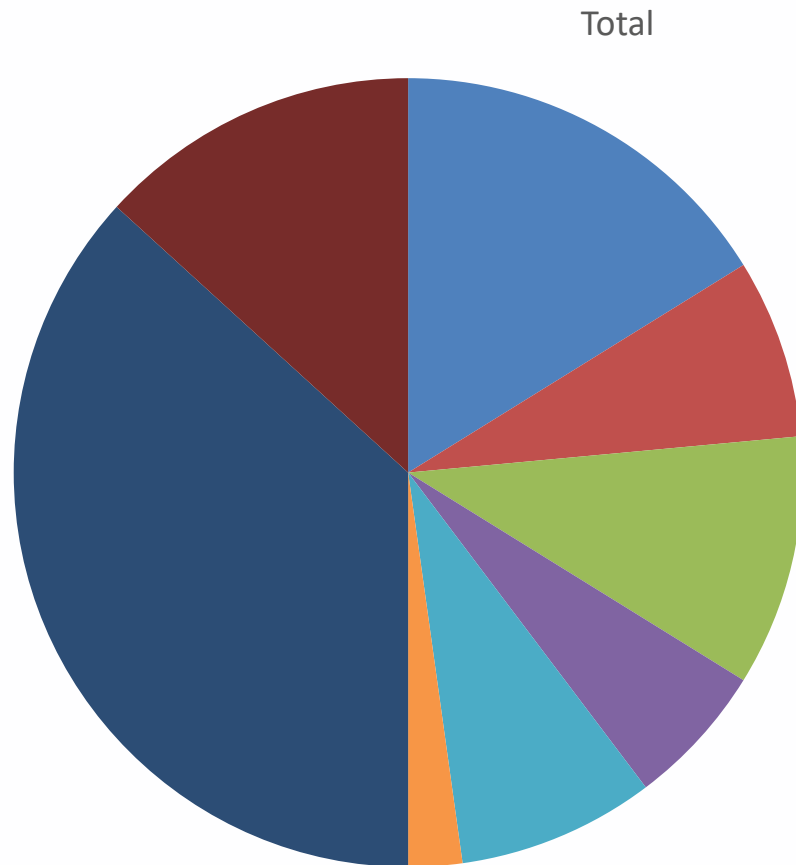

Association of Ontario Land Surveyors

Strategic Planning Member Survey - 2022

Strategic Planning Member Survey Response

- 136 Responses were received

- Eastern Regional Group
- Georgian Bay Regional Group
- Hamilton & District Regional Group
- Kawartha-Haliburton Regional Group
- North Eastern Regional Group
- North Western Regional Group
- South Central Regional Group
- South Western Regional Group
- (blank)